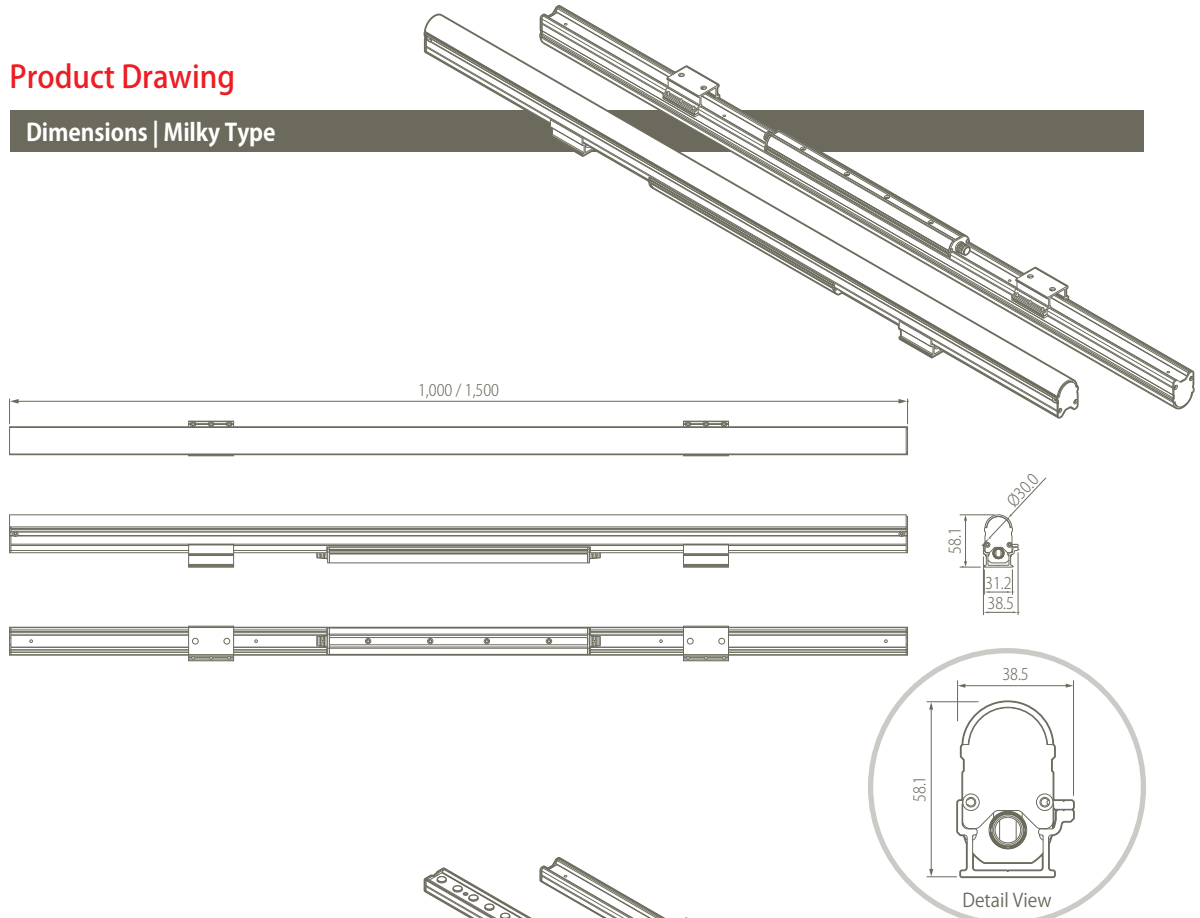

## A- debar

Milky Tube / Clear type

25mm pitch  
individual  
dot control

### Technical specifications

Parameter	Value		
Size(mm)	Length :1,000mm	1,500mm	
	Milky Type : 38.5(D) x 58.1(T)		
	Clear Type : 38.5(D) x 32.9(T)		
Lamp	Nichia 3 in1 full color 60ea		
LED Pitch	25mm		
Brightness(Nit)	Clear : 3,200cd/m <sup>2</sup>	Dot pitch of 25mm	
	Milky : 1,520cd/m <sup>2</sup>		
Viewing angle(°)	Clear : 120°, Milky : 140°		
Color Range	16.7 million 48-bit (64-bit)		
Power capacity	14W	19W	
Input voltage(V)	48V DC		
Addressing	Auto Address setting		
Control	DMX 512/ Video Control		
Rating	IP66		
Operating temp(°C)	-20°C ~ 50°C		
Storage temp(°C)	-30°C ~ 80°C		
Weight(g)	1,000g	1,400g	With bracket 2ea(40g)
Material	Clear : AL Body & Clear Lens		
	Milky : AL Body & Milk color PC		
Input Cable	Max 20M	Max 20M	
Bar connection	Max 4ea	Max 2ea	160 Pixel/ch

## Product Drawing

### Dimensions | Clear type